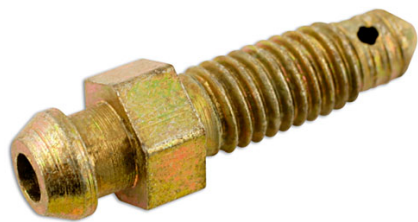

Related Tools

Brake/Clutch Bleeder 12V | 5629

- Made from a stainless steel case with a reservoir tank that has a 5 litre capacity which enables the entire braking system fluid to be replaced in one fill without the risk of the reservoir running dry.
- The internal pressure pump is conveniently powered from the vehicle's 12V battery. Pressure adjustable up to 36psi (2.5 bar).
- Supplied with catchment bottle and a syringe to remove old fluid and to help set the level.
- Suitable for both hydraulic brake and clutch systems.
- Supplied with a 44mm European brake fluid reservoir adaptor. Cap kit available, please see Laser Part No. 7101.